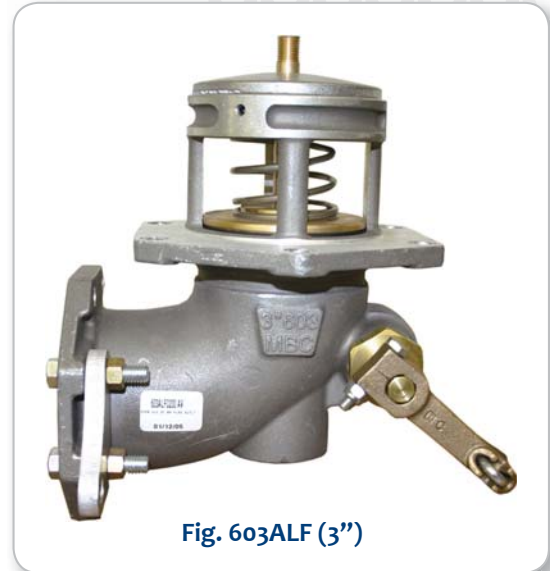

Model 603 Tank Truck Emergency Valves (Manually Operated)

SPECIFICATION SHEET

Tank truck emergency valves provide flow control at the bottom of tank truck compartments. The normally closed valves are manually opened to gravity drop product transported to underground storage tanks.

Features

- 90° space saving design
- Can be converted from left hand operation to right hand operation
- Integrated shear section breaks upon impact, closing the valve and containing the product in the tank
- Valve equipped with 250°F fusible plate that melts in the event of a fire allowing the valve to close
- Optional inlet screen keeps debris out of the valve seats
- Optional plunger bail available
- Companion flanges available
- **603ALF** has flanged outlet connection
- **603ALV** has victaulic outlet connection
- **603ATV** has two victaulic outlet connections to facilitate dual drop points or manifolding

Fig. 603ALF (3")

NOTE

Handles are interchangeable for left-hand or right-hand operation. This does not apply to the 603ALC and the 603ATV series.

Construction Details

- Aluminum body and cap
- Brass plunger
- Buna-N, Viton®, or Teflon® discs
- Stainless steel spring